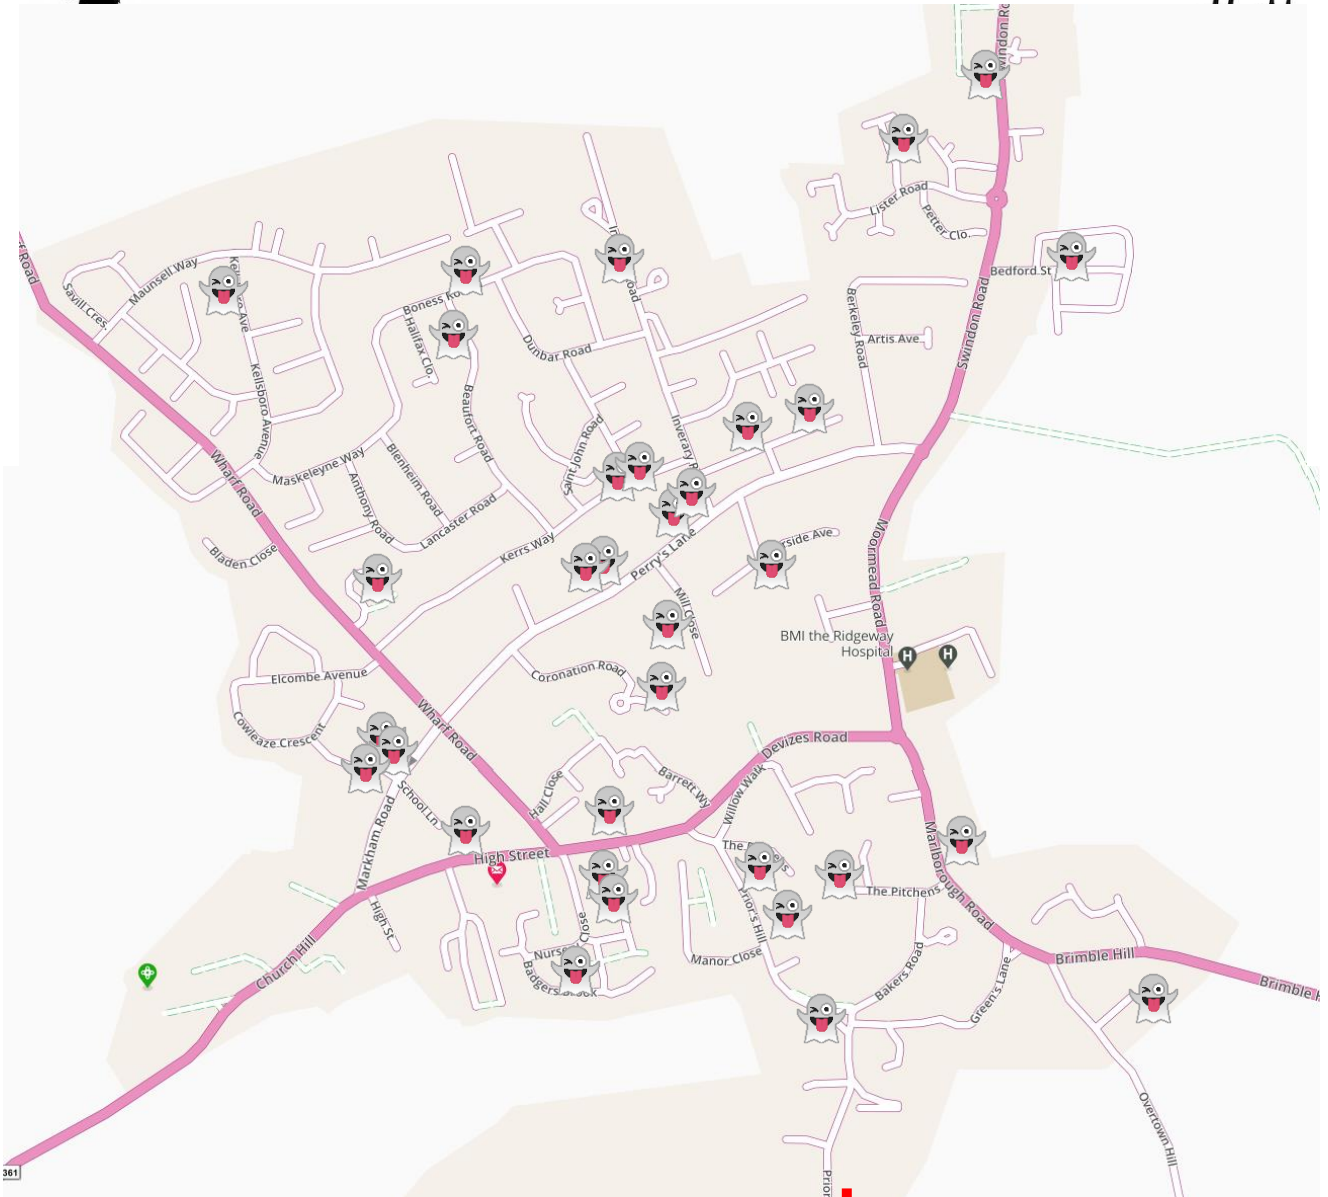

# WELCOME TO THE 2020 WROUGHTON HALLOWEEN TRAIL!

Follow the map to find your spooky neighbours and their scary scenes.

## South to North Wroughton Address list

- 51 Langton Park
- 4 Coombe Close
- 6 Greens Lane
- 37 Priors Hill
- 27 Marlborough Road
- 6 The Pitches
- 9 Priors Hill
- Kwetu, Priors Hill
- 83a High Street
- 2B Nursery Close
- 1 Nursery Close
- 14 Badgers Brook

- 71 High Street
- The Fox & Hounds Pub
- Scary 13 Markham Road!
- 15 Markham Road
- 18 Markham Road
- 4 Edgar Row Close
- 79 Coronation Road
- 45 Perrys Lane
- 47 Perrys Lane
- 32 Mill Close
- 65 Perrys Lane
- 89 Perrys Lane

To Langton Park

- 35 Weirside Ave
- 14 Coventry Close
- 18 Coventry Close
- 82 Kerrs Way
- 76 Kerrs Way
- 33 Kelesboro' Ave
- 43 Beaufort Road
- 48 Boness Road
- 67 Inverary Road
- 6 The Mountings
- 29 Swindon Road
- 17 Bedford Street